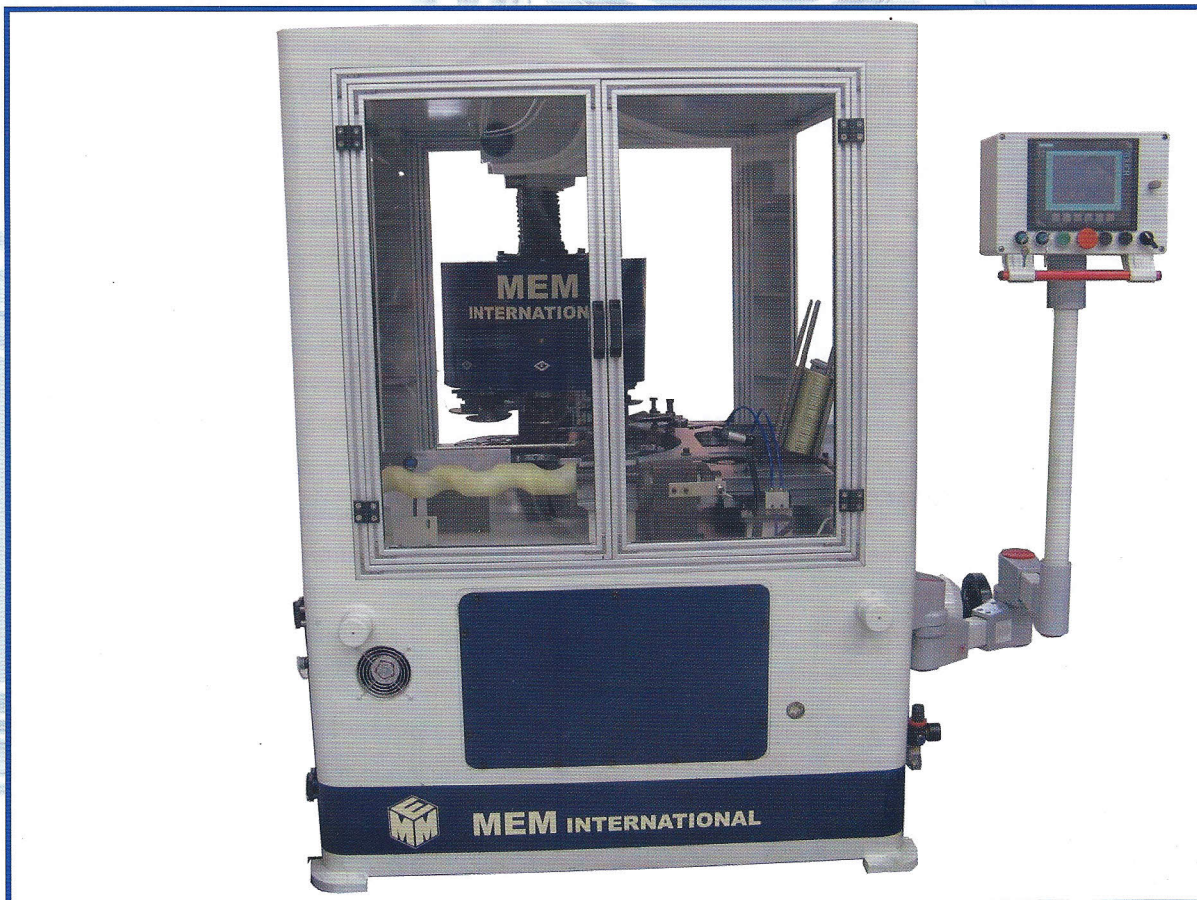

MEM International

CANMAKING MACHINERY

Automatic Seamer

MEM AS 99/8H

	Can diameter: 52 mm - 99 mm.
	Can height: 39 mm - 160 mm.
	Speed (c.p.m.): Up to 400 cans per minute.
	Heads: 8H.
	Size and weight: 1170 x 1040 x 1400 mm, 2200 Kgs.